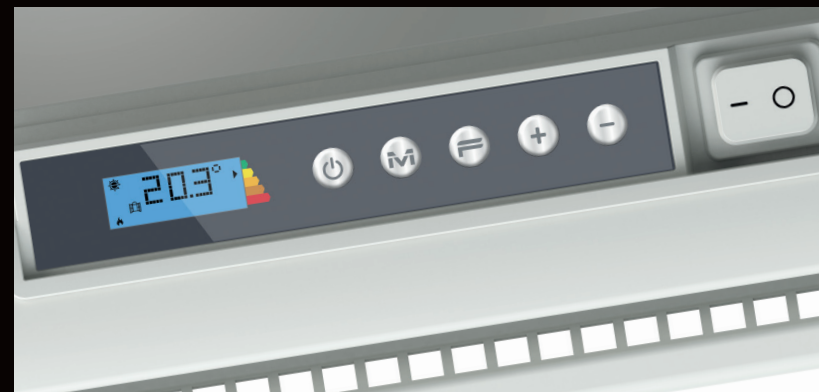

Be sure you have a real piece of furniture in your favourite room. Protruding only 45 cm, the **ICON** radiant panel will heat you and your loved ones to the core, using radiant technology certified by Radialight and with a design that will not be out of place in any room you want to try it in.

ICON fits in with all your rooms,
even the most sophisticated

INDUSTRY 4.0 COMFORT SO YOU CAN SAVE

The **ICON** range of radiators comes in 4 different models, in terms of size and power, each suited to heating rooms from 5 m² to 30 m².

The digital controls on **ICON** give you access to smart Industry 4.0 technology, which makes it possible to heat your home quickly, while reducing energy consumption.

To heat only as much as and when required, in step with your life, to know how much you are saving, indicating the ideal temperature for all your needs, to a tenth of a degree.

ICON can be fitted with a set of towel rails to become a heated towel rail in your dream bathroom

HOME AUTOMATION, BECAUSE TIME IS YOUR MOST PRECIOUS RESOURCE

ICON also comes in Wi-Fi versions, which combine standard controls - always available anyway - with smart home technology, at your service at any time.