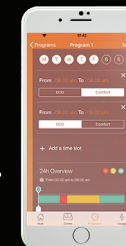

Intelligent power management features optimize the consumption levels for the maximum energy savings.

Furthermore, the Radialight App allows you to remotely control ICON Wi-Fi radiators, in order to manage temperatures, absence periods and to ensure a very low consumption level.

## Control System

With its user friendly keypad, ICON allows to have a quick and easy access to the radiator control features.

ICON Wi-Fi integrates a digital display to manually access the radiator control functions. Therefore ICON Wi-Fi can be used also when Wi-Fi is not working.