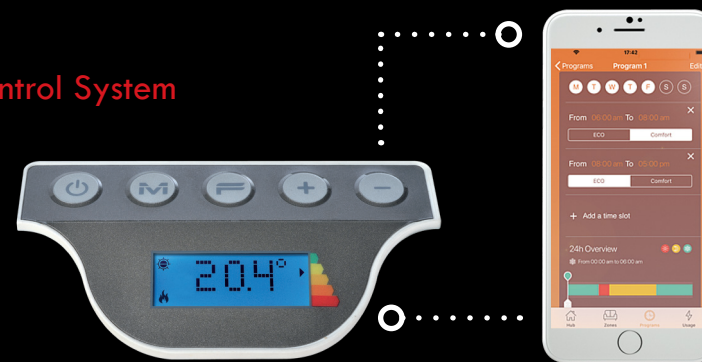

Control System

KLIMA Wi-Fi integrates a digital display to manually access the radiator control functions. Therefore KLIMA Wi-Fi can be used also when Wi-Fi is not working.

Combined with your home Wi-Fi and the Radialight App, you can manage your KLIMA radiators installed in your home, creating a multi-zone system and independently controlling the comfort level of each room; obtain consistent energy savings thanks to weekly programming or simply manage heating during your periods of absence.

Furthermore, the Radialight App will allow you to view, analyze and compare the consumption of each individual radiator to avoid unnecessary energy waste.

Features

- Integrated display for easy navigation
- Wi-Fi control via the free Radialight App
- Energy-saving technology with consumption optimization
- Dual-therm heating system: infrared radiation + natural convection
- High precision electronic thermostat ($\pm 0.2C^{\circ}$)
- Opticontrol system with presence sensor
- 3 Weekly programming mode: defined by you, Office and Holiday home
- Powercheck function to control energy consumption
- Open window stand-by sensor
- Quick and easy installation with the included mounting kit and zero maintenance costs
- IP24 protection against splashing water, ideal to be installed even in damp places

Technical Data

KLIMA Wi-Fi is available in 4 different models suitable for size and power to meet the needs of any domestic environment.

Model	KLIMA 7 Wi-Fi	KLIMA 10 Wi-Fi	KLIMA 15 Wi-Fi	KLIMA 20 Wi-Fi
Ean Code	8019250239018	8019250239032	8019250239049	8019250239056
Dimensions in cm. (W x H x D)	67,5 x 50,4 x 9	79 x 50,4 x 9	101 x 50,4 x 9	123 x 50,4 x 9
Power @ 230V	750W	1000W	1500W	2000W
Overall thickness product installed (cm.)	12	12	12	12
Digital Display and Wi-Fi control			✓	
Opticontrol Sensor			✓	
Net Weight (Kg)	6,8	7,7	9,8	11,6
Color	White			

ECODESIGN ERP 2018 Compliant

IP24