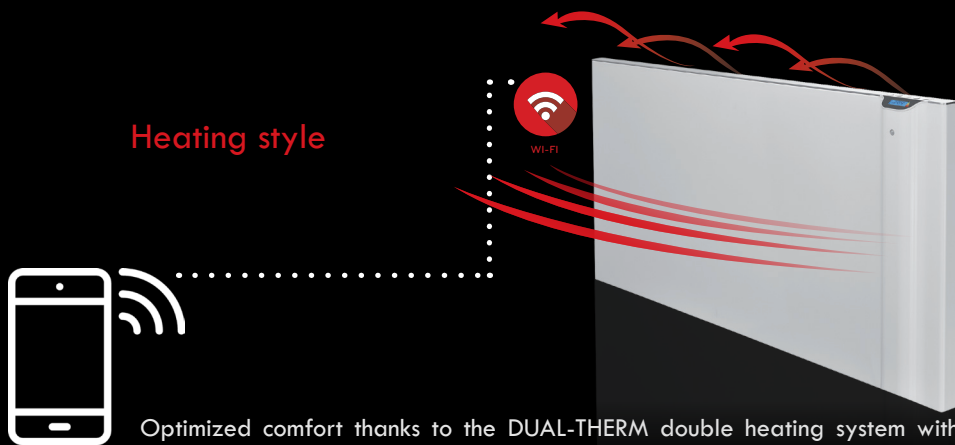

Heating style

Optimized comfort thanks to the DUAL-THERM double heating system with infrared radiation and natural convection: heat diffused rapidly and uniformly in the environment, in addition to an incomparable natural radiant effect thanks to the wide frontal surface, for a pleasant, enveloping and prolonged heating in time.

Intelligent power management features optimize the consumption levels for the maximum energy savings.

Furthermore, the Radialight App allows you to remotely control KLIMA Wi-Fi radiators, in order to manage temperatures, absence periods and to ensure a very low consumption level.